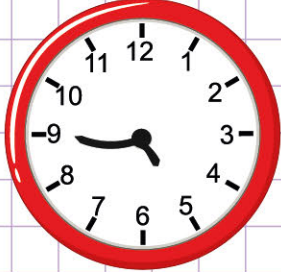

Name: Class:

Match digital clock to analog clock

Match the digital clock and analog clock that shows the same time

3 : 35

11 : 38

7 : 30

5 : 45

1 : 00