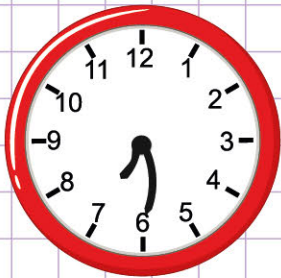

Name: Class:

Match digital clock to analog clock

Match the digital clock and analog clock that shows the same time

3 : 35

11 : 38

7 : 30

5 : 45

1 : 00