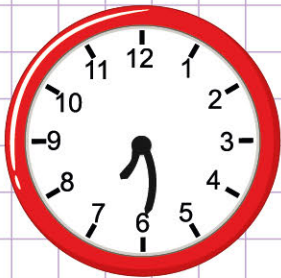

Name: Class:

Match digital clock to analog clock

Match the digital clock and analog clock that shows the same time

3 : 35

11 : 38

7 : 30

5 : 45

1 : 00