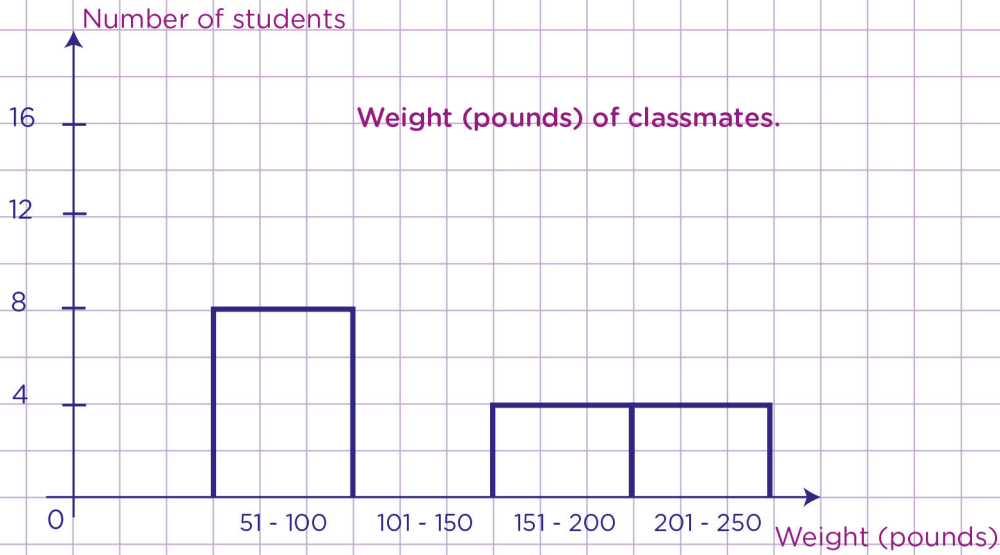

Name: Class:

Create histograms

Larry took the weights (pounds) of his classmates and recorded the following data below.
 90, 170, 59, 70, 100, 150, 200, 99, 97, 101, 57, 62, 212, 104, 135, 145, 207, 190, 160, 108, 211, 201, 150, 121,

Use the data above to complete the histogram below.

Name: Class:

Create histograms

Larry took the weights (pounds) of his classmates and recorded the following data below.
 90, 170, 59, 70, 100, 150, 200, 99, 97, 101, 57, 62, 212, 104, 135, 145, 207, 190, 160, 108, 211, 201, 150, 121,

Use the data above to complete the histogram below.

The missing data bar is for the range 101 - 150 pounds

8 students are between 101 - 150 pounds

So, set the height of the bar to 8