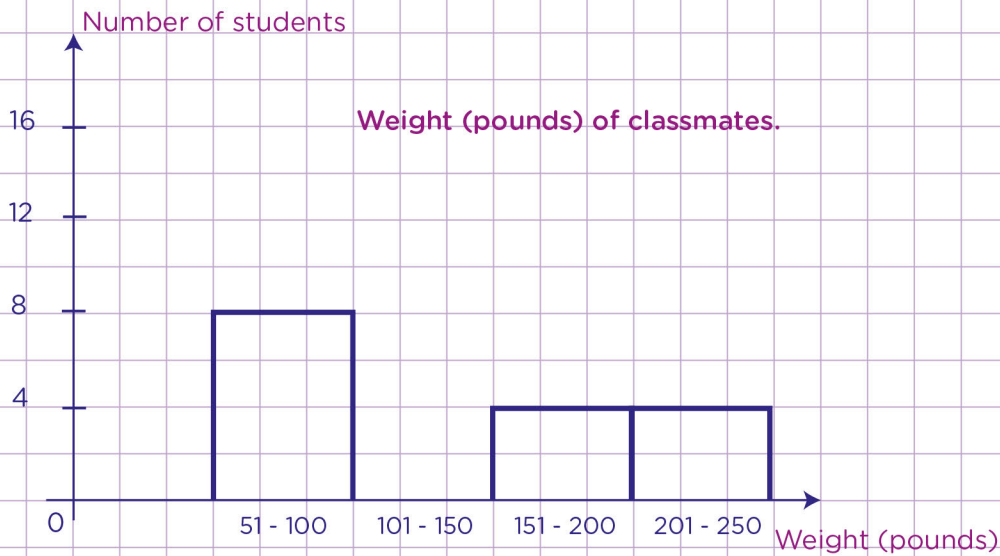

Name: Class:

Create histograms

Larry took the weights (pounds) of his classmates and recorded the following data below.
 90, 170, 59, 70, 100, 150, 200, 99, 97, 101, 57, 62, 212, 104, 135, 145, 207, 190, 160, 108, 211, 201, 150, 121,

Use the data above to complete the histogram below.

Name: Class:

Create histograms

Larry took the weights (pounds) of his classmates and recorded the following data below.
 90, 170, 59, 70, 100, 150, 200, 99, 97, 101, 57, 62, 212, 104, 135, 145, 207, 190, 160, 108, 211, 201, 150, 121,

Use the data above to complete the histogram below.

The missing data bar is for the range 101 - 150 pounds

8 students are between 101 - 150 pounds

So, set the height of the bar to 8